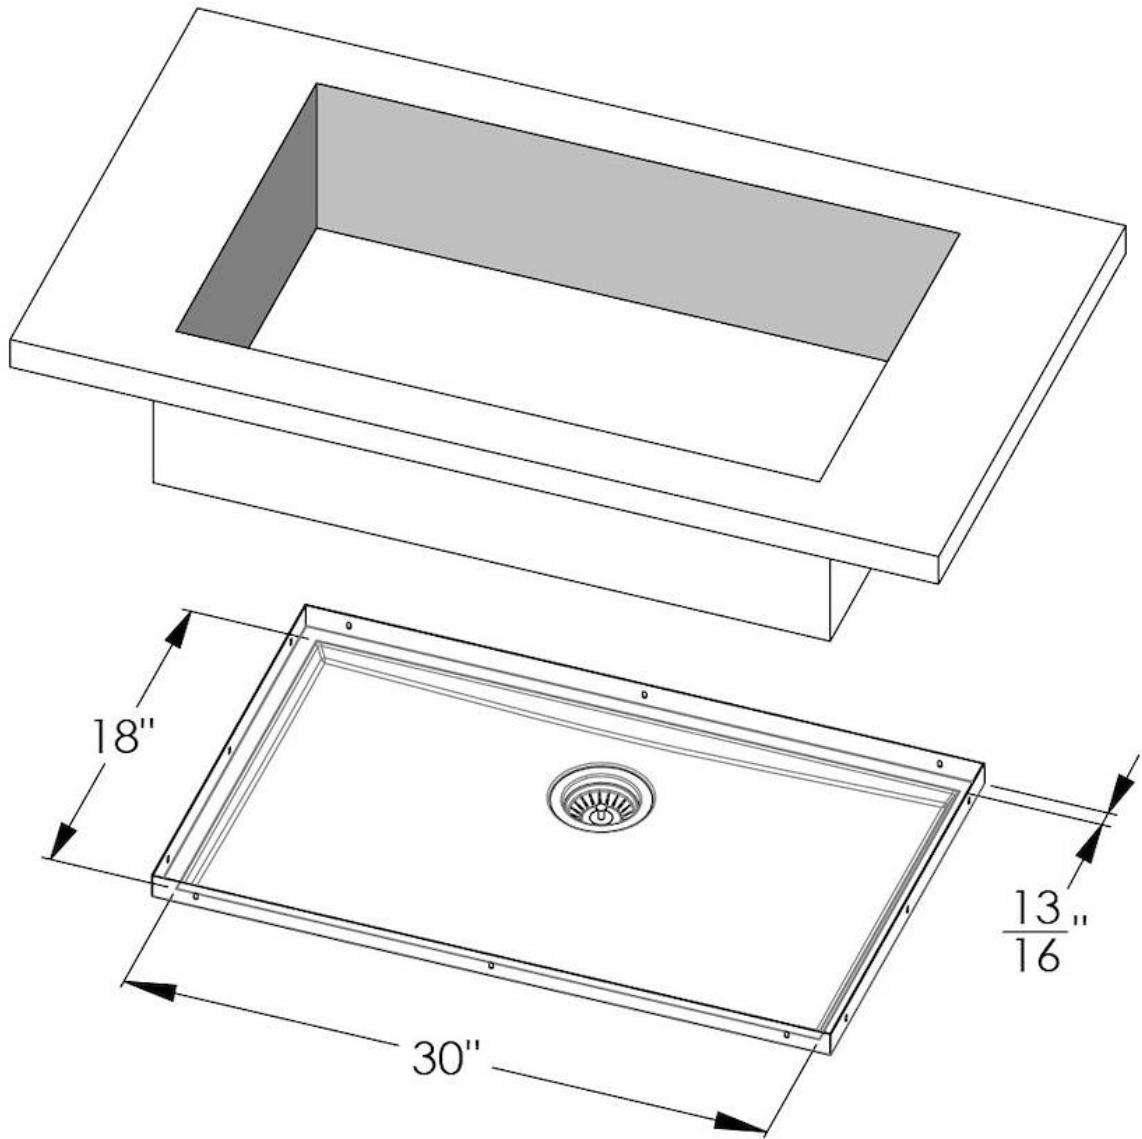

Dimensions 31 ⁹/₁₆" x 19 ⁹/₁₆"

Standard fittings Drain
Boxed packing

Built-in hole View technical data sheet

Bowl dimension 30" x 18"

Number of bowls 1 bowl

Waste fitting

3,5" drain

FEATURES

PHANTOM BASE WITHOUT WELDING

The steel bottom Phantom BASE solves the problem of water draining of slab sinks, because the slope built into the moulded bottom ensures perfect draining. The radius and sloped profile of Phantom BASE guarantee great practicality and hygiene in everyday cleaning.

High thickness

1.5 mm thick steel. A significant thickness, which guarantees the maximum sturdiness and durability.

Small radius

Bowls with squared shapes with a modern design and an increased capacity, for a minimal aesthetics connected with an extreme practicality.

Basket 3,5" waste fitting

The drain is equipped with a large 3.5" drain, with the practical basket cap that prevents the discharge of solid parts.

TECHNICAL DATA

GALLERY

OPTIONAL ACCESSORIES

Black grid
8100 619