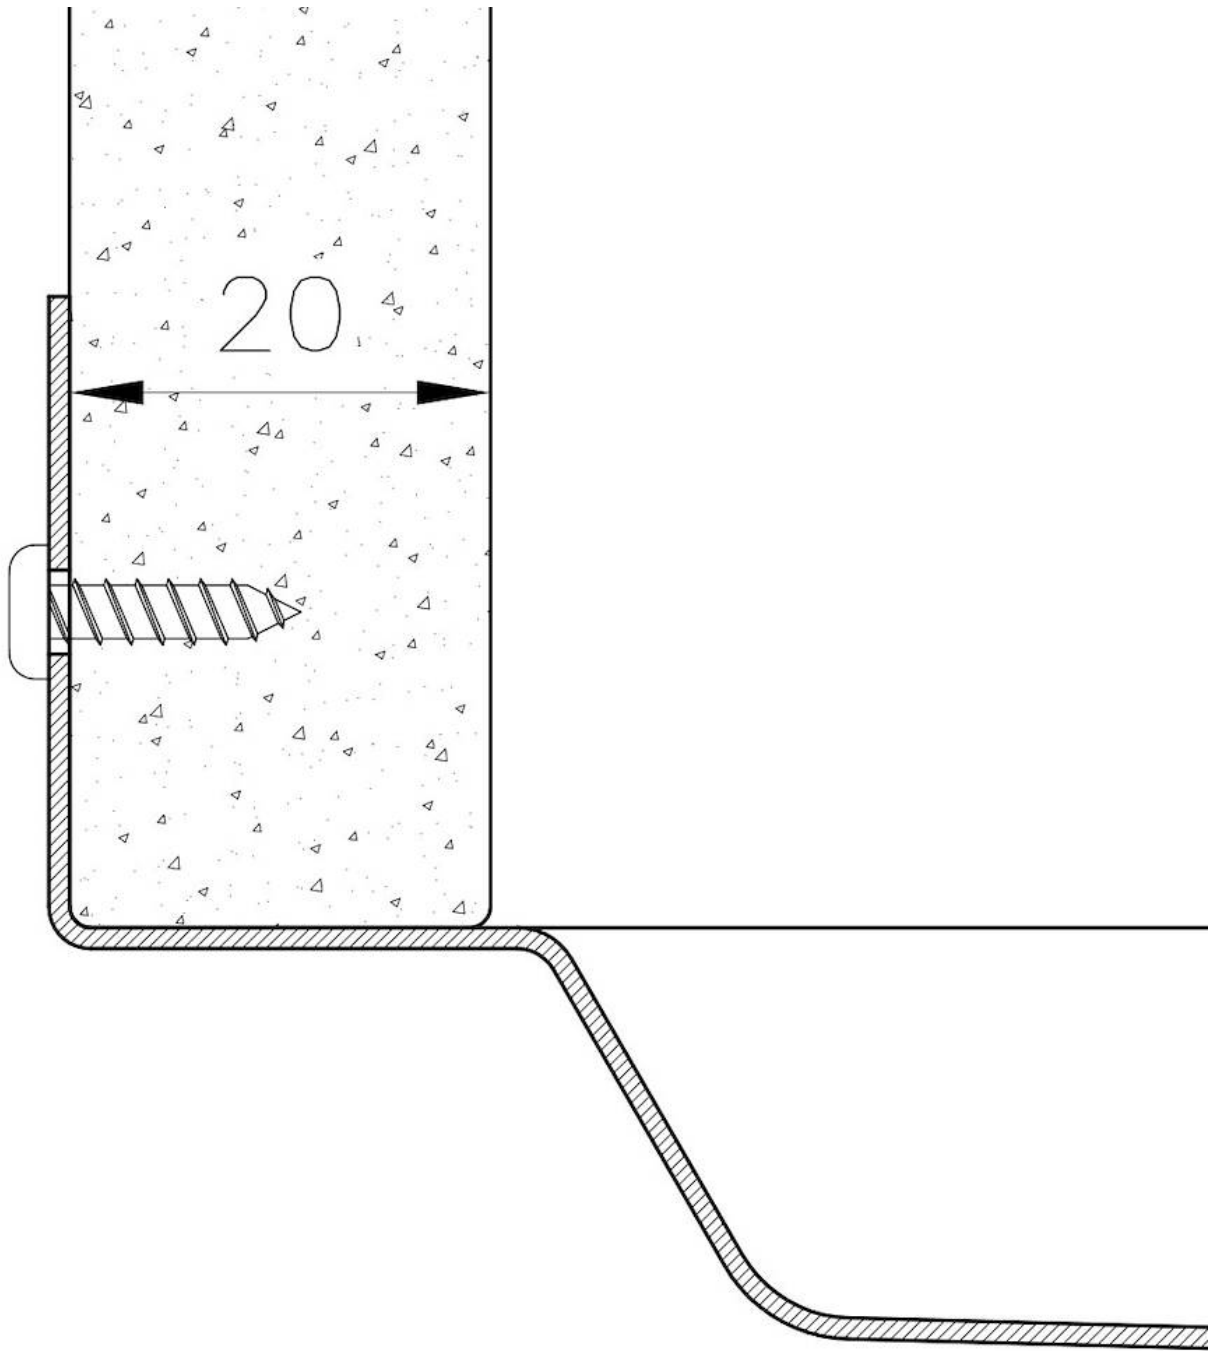

PHANTOM BASE WITHOUT WELDING

The steel bottom Phantom BASE solves the problem of water draining of slab sinks, because the slope built into the moulded bottom ensures perfect draining. The radius and sloped profile of Phantom BASE guarantee great practicality and hygiene in everyday cleaning.

High thickness

1.5 mm thick steel. A significant thickness, which guarantees the maximum sturdiness and durability.

Small radius

Bowls with squared shapes with a modern design and an increased capacity, for a minimal aesthetics connected with an extreme practicality.

Basket 3,5" waste fitting

The drain is equipped with a large 3.5" drain, with the practical basket cap that prevents the discharge of solid parts.

TECHNICAL DATA

GALLERY

OPTIONAL ACCESSORIES

Black grid
8100 619