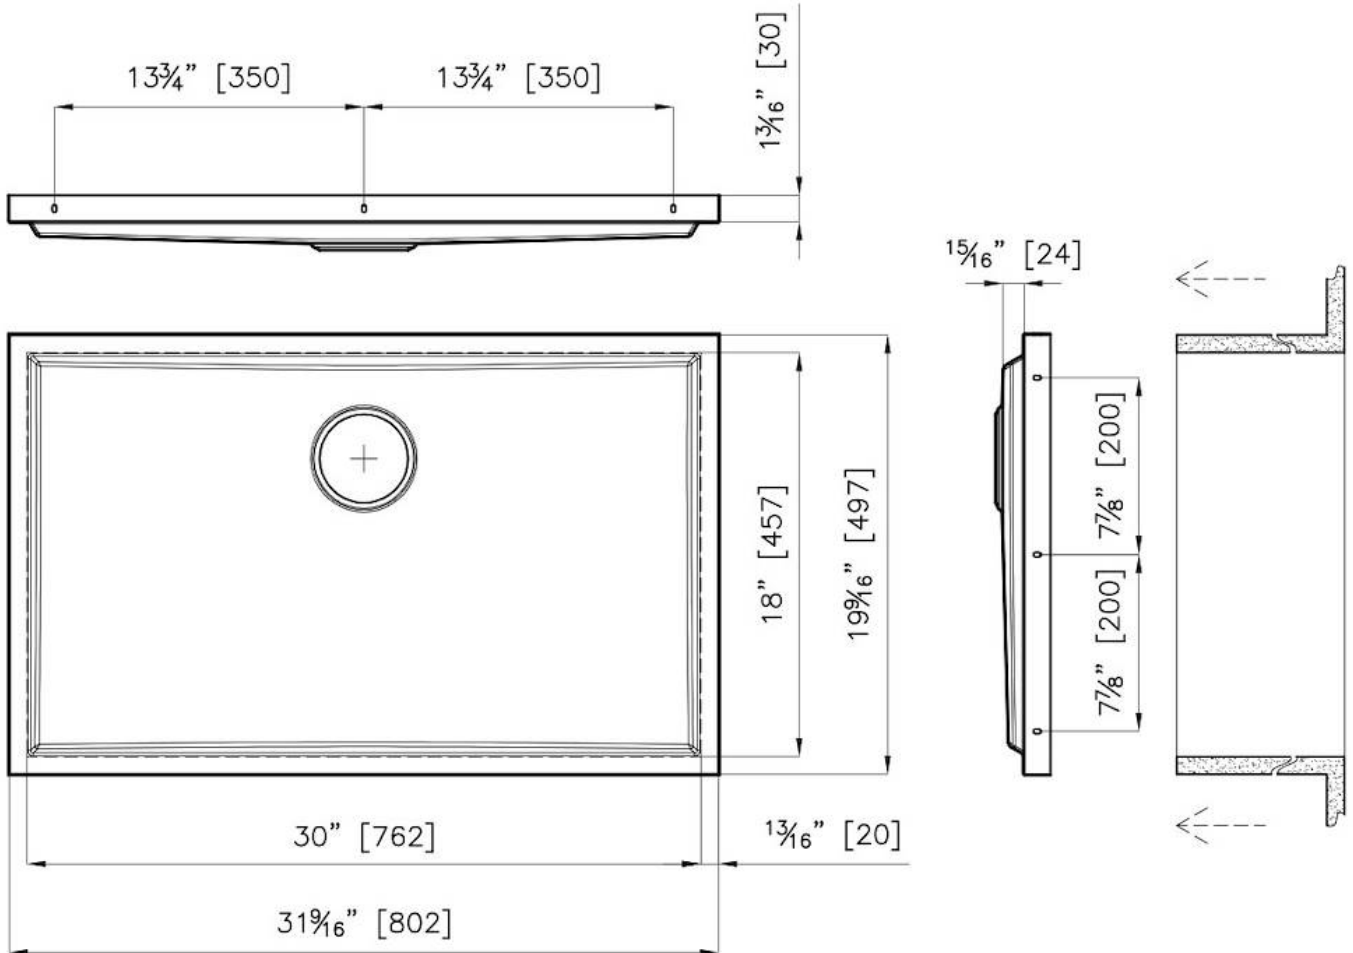

Dimensions 31 ⁹/₁₆" x 19 ⁹/₁₆"

Standard fittings Drain
Boxed packing

Built-in hole View technical data sheet

Bowl dimension 30" x 18"

Number of bowls 1 bowl

Waste fitting

3,5" drain

FEATURES

PHANTOM BASE 20 mm

The Phantom BASE sink's bottoms are specifically engineered to be coupled with sinks made out of slabs. The perimetric trough makes for a simple and perfect installation. This version of Phantom BASE is meant for slabs of 20mm thickness.

High thickness

1.5 mm thick steel. A significant thickness, which guarantees the maximum sturdiness and durability.

Small radius

Bowls with squared shapes with a modern design and an increased capacity, for a minimal aesthetics connected with an extreme practicality.

Basket 3,5" waste fitting

The drain is equipped with a large 3.5" drain, with the practical basket cap that prevents the discharge of solid parts.

TECHNICAL DATA

GALLERY

OPTIONAL ACCESSORIES

Black grid
8100 619